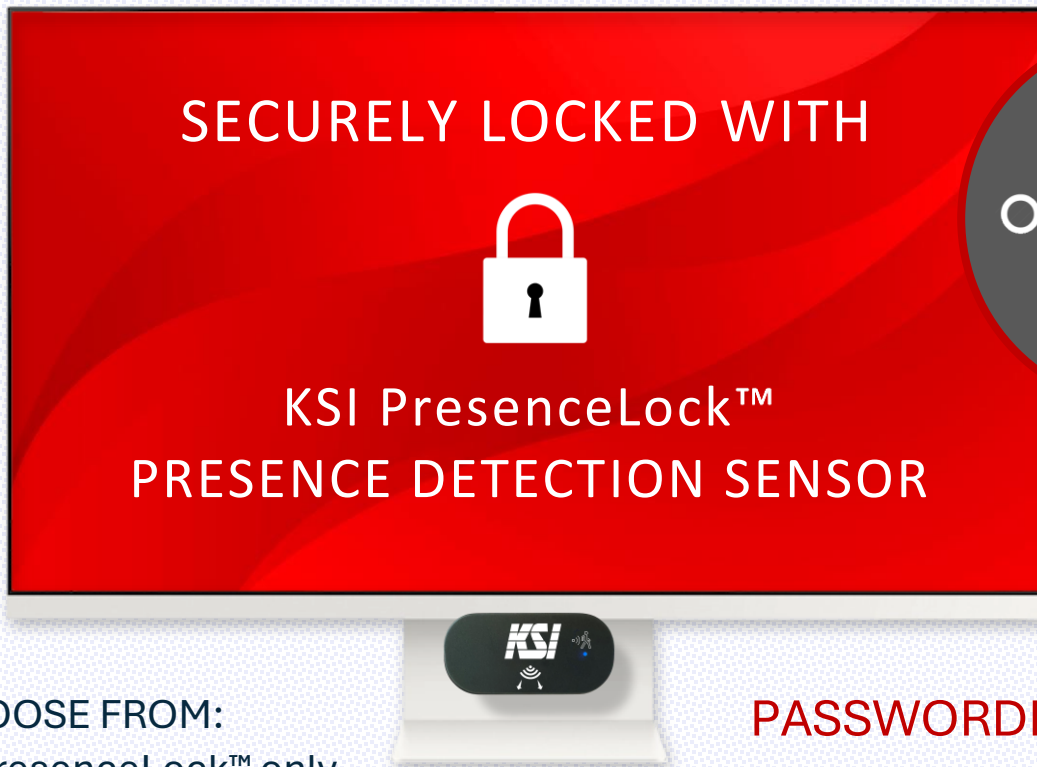

# KSI-2400 SERIES

Contactless Logon & Auto Logoff

PresenceLock™ + RFID provides secure logon and walkaway auto logoff

CHOOSE FROM:

- PresenceLock™ only
- RFID only
- PresenceLock™ + RFID

## PASSWORDLESS SOLUTION

Log on with passwordless, contactless dual frequency RFID.

Log off with walkaway PresenceLock™ human presence detection.

The perfect solution for healthcare, financial services, corporate enterprise, retail, government, and more.

Super Compact Size: 3"W x 1.3" H x .85" D. Only 2" D including hinged bracket.

Monitor-mounted sensor with RFID option.

# Secure logoff without external software.

PresenceLock™ detects user presence in real time to securely lock the PC upon walkaway.

Set presence detection zones based on distance from sensor.

Simple to program settings:  
on, off, distance, timing.