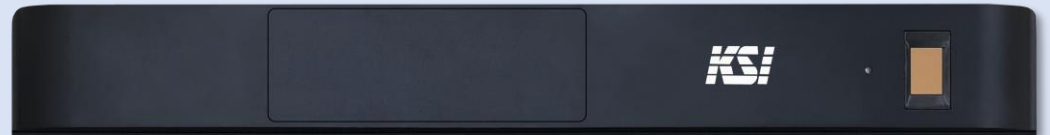

KSI + IDmelon protects against insider threats

FIDO®-compliant endpoint security with human presence detection and biometric options

IDmelon SERIES KEYBOARDS

- ✓ Integrated IDmelon reader offers passwordless logon
- ✓ Compatible with IDmelon app for convenient mobile authentication
- ✓ Add a top quality HID® biometric reader for multifactor authentication
- ✓ Optional KSI PresenceLock™ sensor detects human presence
- ✓ Adjustable PresenceLock™ secures the PC upon walkaway within seconds
- ✓ Desktops are secured at both logon and logoff
- ✓ KSI + IDmelon is the solution for meeting FIDO®-compliance

Integrated mix-and-match options meet your needs for robust FIDO®-compliant security across the enterprise

KSI-1700 IB

Contactless logon with integrated IDmelon reader. Compatible with IDmelon's Authenticator mobile app. Passwordless solution.

KSI-1700 IRB

Contactless IDmelon reader logon. Compatible with IDmelon's Authenticator mobile app. KSI PresenceLock™ human presence detection sensor for walkaway logoff.

KSI-1700 IFFFB

Logon with the IDmelon reader. Compatible with IDmelon's Authenticator mobile app. HID® 500 dpi silicon biometric fingerprint reader.

KSI-1700 IRFFB

Logon with integrated IDmelon reader. Compatibility with IDmelon Authenticator mobile app. KSI PresenceLock™ human presence detection sensor for walkaway logoff. HID® 500 dpi silicon biometric fingerprint reader for multifactor authentication.