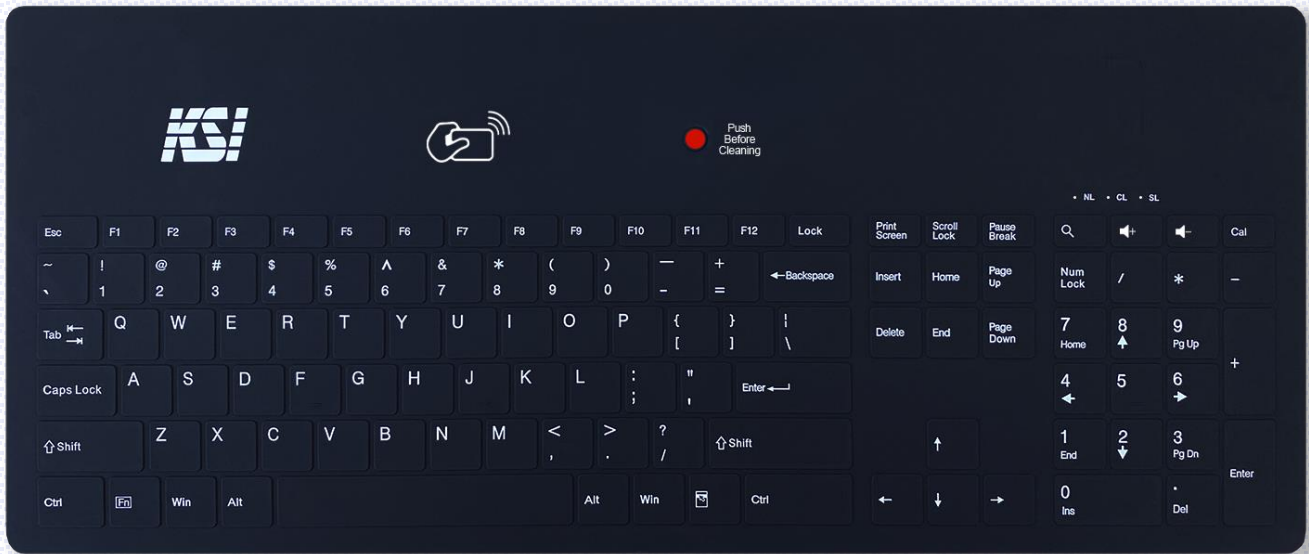

Full Size, Disinfectable Security Keyboard

KSI-2000 SX HB-21

All-in-One Healthcare Keyboard

Silicone-covered, full-sized hygienic keyboard for healthcare
 Contactless RFID logon-logoff | Part of your healthcare IAM strategy
 Electronic health records protection
 Password replacement solution
 Crevice-free surface prevents penetration of dirt and germs
 Cleaning button disables keys for disinfection
 Increased workflow

- Secure your endpoints with contactless RFID
- All features through one USB cable conserves thin and zero client ports
- Crevice-free surface is easy to disinfect with approved germicidal wipes
- Convenient, detachable USB makes removal from service quick and easy

rf IDEAS

rf IDEAS® dual band reader secures the desktop with quick, contactless smart card logon, logoff

LINKSMART®

KSI's LinkSmart® button with optional San-a-Key® is a complete infection control solution for the clinical desktop

SECURITY and DESKTOP INFECTION CONTROL

KSI-2000 SX HB-21 is a premier, feature-packed tool for the clinical desktop that improves patient care and worker efficiency

KSI's patented LinkSmart® cleaning button, with optional San-a-Key® software, keeps desktops disinfected all day