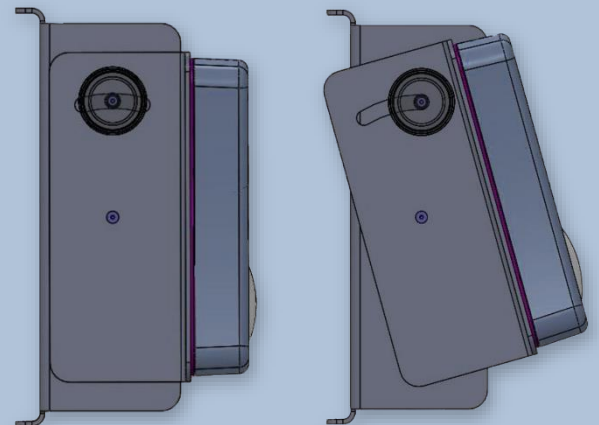

VESA Standard Monitor Mounting Bracket

Free up desktop space with our sturdy mounting bracket

KSI 1900 ADJ BRACKET

The KSI mounting bracket makes simple work of dual authentication

Constructed of durable, lightweight aluminum, the KSI monitor mounting bracket secures the 1900 Pod *and* RF IDEas RDR-80582AKU

- Perfect eye-level positioning
- Convenient cord management channel
- Easy user authentication within optimal reach
- Stands up to heavy, repeated use
- Prevents loss, theft, and damage

- Secures KSI standalone security pods
- Frees up valuable desktop space
- Ergonomic positioning maximizes efficiency

Rotates Position 15 Degrees

RUGGED, CONVENIENT, ADJUSTABLE

HEALTHCARE, BANKING, GOVERNMENT, POS

Adjusts to Fit Any Monitor

Sturdy Construction

KSI STANDALONE SECURITY POD

Multifactor Authentication in One Compact Design

Bracket Specifications

Material:	Aluminum, with Plastic Adjustment Knob
Color:	Black
Measurements:	19.25" L x 2.5" D x 5.5" H
Weight:	.5 lb.

VESA MOUNT FITS STANDARD DESKTOP COMPUTER MONITORS

www.ksikeyboards.com