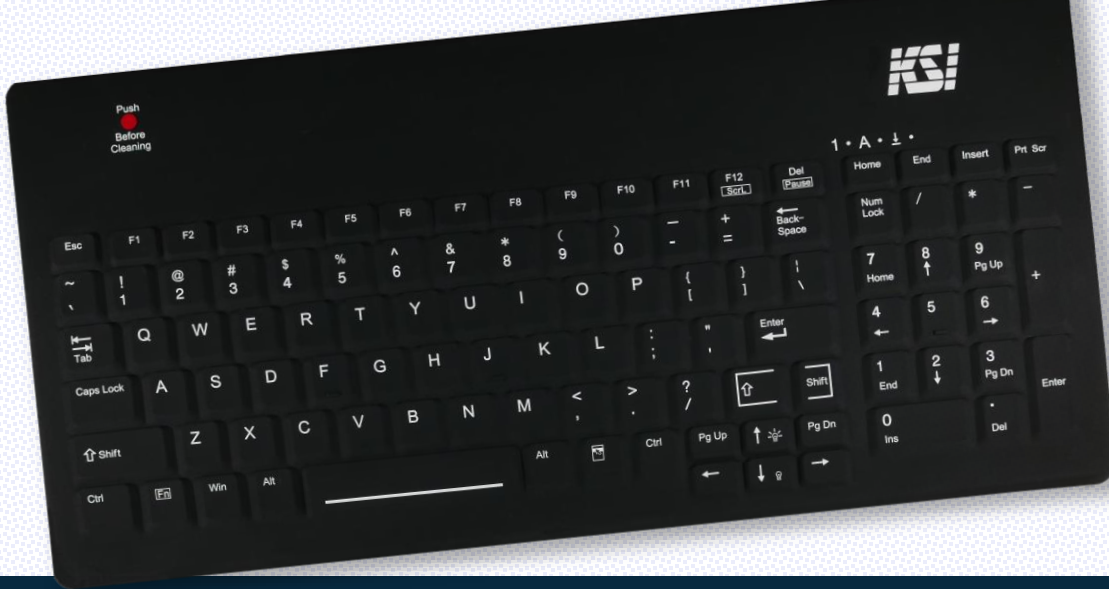

LINKSMART®
WITH *San-a-Key*®

Infection control keyboard with disinfectable mouse

- ✓ Integrated LinkSmart® with San-a-Key® technology optimizes cleaning
- ✓ Smooth, silicone keyboard surface easily scrubs, sprays, and wipes clean
- ✓ Ergonomic, compact design fits small desktop footprints
- ✓ Disinfectable mouse is covered with durable silicone rubber
- ✓ Capacitive mouse sensor offers easy scrolling, even when gloved

**KSI's keyboard-mouse bundle checks all the boxes
for desktop cleanliness at shared workstations**

KSI-1801 SX

with **DISINFECTABLE MOUSE**

AWARD-WINNING LINKSMART® TECHNOLOGY

POWERED BY SAN-A-KEY® SOFTWARE

The only user-defined keyboard monitoring

system designed to aid in the control

of cross contamination at shared workstations

Use of KSI's keyboard-mouse
combo is an essential element
of your COVID-19 response

KB-MOUSE-BLACK

KEYBOARD FEATURES

- LinkSmart® temporarily disables keys for cleaning
- Silicone surface disinfects easily with germicidal wipes
- Cleaning is aided by San-a-Key® Pro onscreen guide
- Scheduled cleaning ensures clean keyboards all day
- Crevice-free silicone prevents dirt and germ penetration
- Durable, chemical-resistant, scrubbable surface
- Easy-to-read laser-etched keys
- Compact design fits small workspaces
- Detachable USB offers convenient removal
- Integrated backlighting for use in darkened conditions
- Optional real-time analytics monitors cleaning
- Optional analytic reporting identifies useful trends