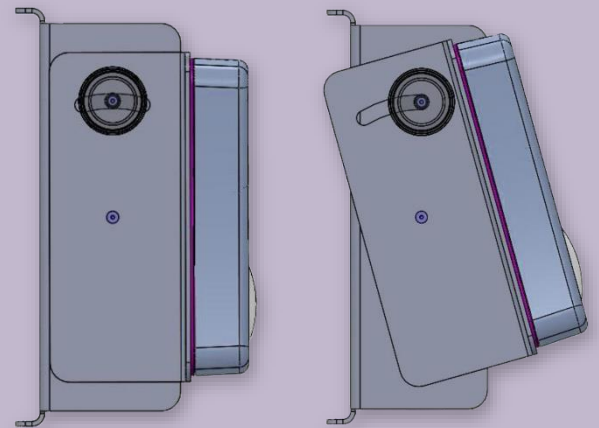

# KSI 1900 ADJ BRACKET

*The KSI mounting bracket makes simple work of dual authentication*

Constructed of durable, lightweight aluminum, the KSI monitor mounting bracket secures the 1900 DuoIDPod and RF IDEas RDR-80582AKU

- Perfect eye-level positioning
- Convenient cord management channel
- Easy user authentication within optimal reach
- Stands up to heavy, repeated use
- Prevents loss, theft, and damage

- Secures KSI standalone security pods
- Frees up valuable desktop space
- Ergonomic positioning maximizes efficiency

Rotates Position 15 Degrees

**RUGGED, CONVENIENT, ADJUSTABLE**

HEALTHCARE, BANKING, GOVERNMENT, POS

Adjusts to Fit Any Monitor

Sturdy Construction

### *Bracket Specifications*

<b>Material:</b>	Aluminum, with Plastic Adjustment Knob
<b>Color:</b>	Black
<b>Measurements:</b>	19.25" L x 2.5" D x 5.5" H
<b>Weight:</b>	.5 lb.

**VESA MOUNT FITS STANDARD DESKTOP COMPUTER MONITORS**