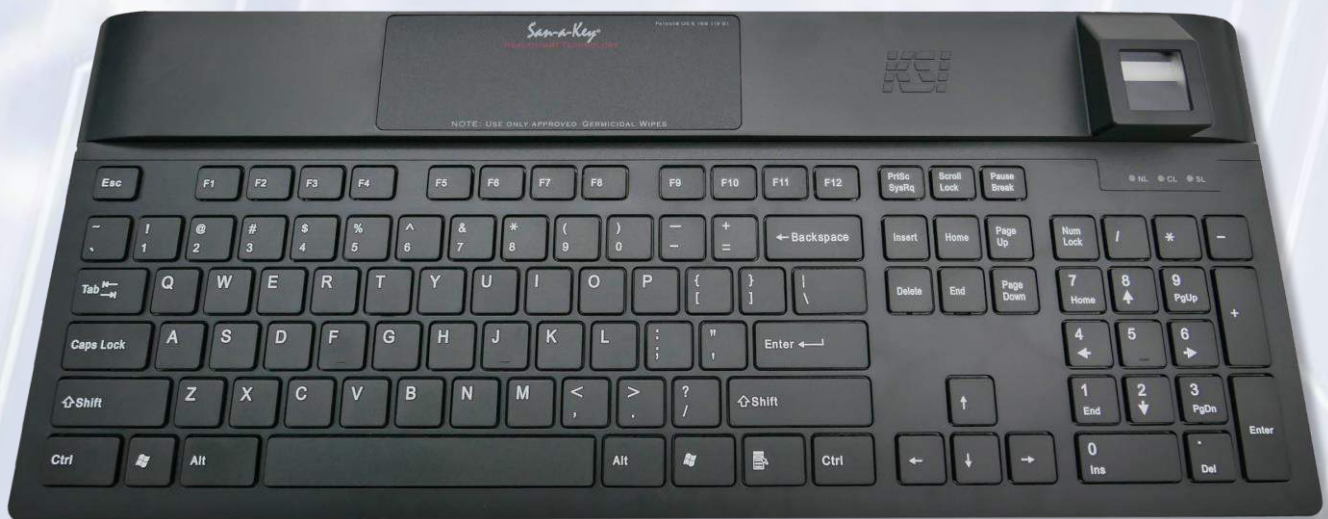

Security Keyboard with SecuGen Biometrics

THE KSI-1700 UB KEYBOARD OFFERS INTEGRATED, FOOLPROOF BIOMETRIC SECURITY IN A PREMIUM, MULTIPURPOSE DEVICE

The highest level of desktop security available today

KSI-1700 UB

BIOMETRIC KEYBOARD

IRREFUTABLE, SECURE LOGON SOLUTION

FIPS 201 compliant 500 dpi biometric sensor
Low profile keys with superior tactile response
Designed with a sealed keyboard matrix
Fast, convenient logon

KSI-1700 UB unclutters the desktop while providing a superior tactile experience on full travel keys

No need to sacrifice desktop space with a separate biometric device

SecuGen

Pro-grade, 500 dpi fingerprint sensor offers strong, irrefutable authentication

FEATURES

- Single-finger biometric capture
- Integrated, foolproof authentication
- FIPS 201 compliant
- Sealed keyboard matrix
- Low profile, full travel keys
- Efficient footprint fits all desktops

TYPICAL APPLICATIONS