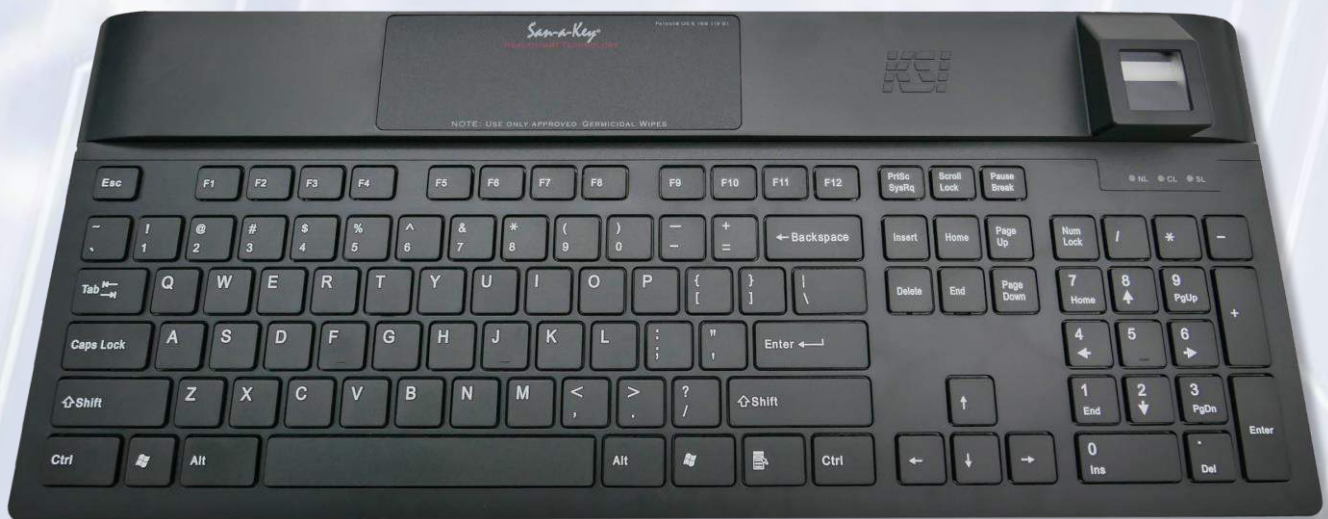

Security Keyboard with SecuGen Biometrics

THE KSI-1700 UB KEYBOARD OFFERS INTEGRATED, FOOLPROOF BIOMETRIC SECURITY IN A PREMIUM, MULTIPURPOSE DEVICE

The highest level of desktop security available today

KSI-1700 UB **BIOMETRIC KEYBOARD**

IRREFUTABLE, SECURE LOGON SOLUTION

FIPS 201 compliant 500 dpi biometric sensor
Low profile keys with superior tactile response
Designed with a sealed keyboard matrix
Fast, convenient logon

KSI-1700 UB unclutters the desktop while providing a superior tactile experience on full travel keys

No need to sacrifice desktop space with a separate biometric device

SecuGen

Pro-grade, 500 dpi fingerprint sensor offers strong, irrefutable authentication

FEATURES

- Single-finger biometric capture
- Integrated, foolproof authentication
- FIPS 201 compliant
- Sealed keyboard matrix
- Low profile, full travel keys
- Efficient footprint fits all desktops

TYPICAL APPLICATIONS