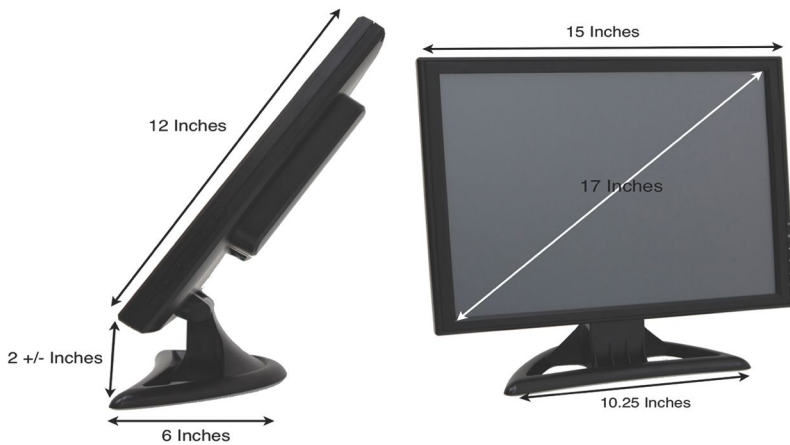

Specifications

Panel	Viewing Area	17 inches
	Resolution	1280x 1024
	Active Display Area (mm)	15" x 12 "x 6"* see below
	Display Color	16,777,216 colors
	Response Time	8 ms
	Contrast Ratio	600:1
	Viewing Angle	70°(Up) / 60°(Down) / 75°(Left) / 75°(Right)
Luminance	250 cd/m²	
Video Input	VGA Signal	RGB Analog
Power Adaptor	Input	Universal AC100 ~ 240V, 50/60Hz
	Output	DC +12V, 2.5A
Power	Management	VESA DPMS
	Consumption	□4W
Envorinment	Storage Temperature	-25°C ~ 70°C
	Operating Temperature	0°C ~ 42°C
	Operating Humidity	10% ~ 85%
Rotation	Vertical	30°
Mounting	Standard	VESA compliant (100mm x 100mm)

ELO 5-wire resistive, zero bezel type

LEARN MORE:

Key Source International
7711 Oakport Street
Oakland, CA 94621
510-562-5000
510-562-0689 (fax)

Key Source Australia
Unit 1, 99 Surrey Road
North Blackburn, 3130 Australia
+61-3-9894-4080
+61-3-9894-4402 (fax)
www.keysource.com.au

www.ksikeyboards.com

facebook.com/ksikeyboards

twitter.com/ksikeyboards

youtube.com/ksikeyboards

gplus.to/ksikeyboards

All trademarks, service marks and product or service names are property of their respective owners. Patent pending.

Security Without Compromise!